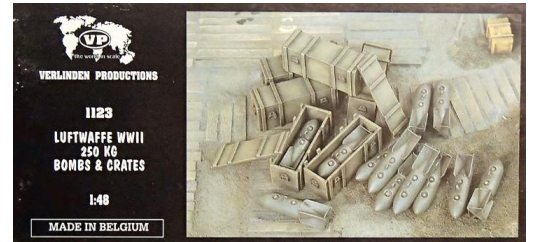

ZVE-1123

Bomben	50 kg	Deutschland	WW II	(mit Kisten)	Verlinden	ZVE-1119	17,80
Bomben	250 kg	Deutschland	WW II	(mit Kisten)	Verlinden	ZVE-1123	20,20